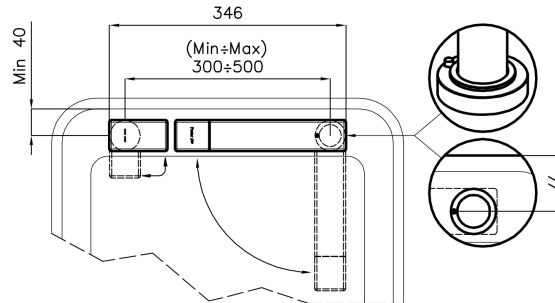

Rotating angle 360°

Strengthening plate Ø44 mm

Cartridge With ceramic discs

Holes distance See "Cut out drawing"

Double hole requested Necessary

Mixer hole ø35mm

Max worktop thickness 40mm

FEATURES

Rotating angle All the taps have a wide angle of rotation. Some models even permit a full 360° rotation.

TECHNICAL DATA

Eclipse - 8499 000

Installation sheet - Foglio installazione

Front side—Mixer tap on the left
 Lato frontale—Miscelatore a sinistra

Right side
 Lato destro

Front side—Mixer tap on the right
 Lato frontale—Miscelatore a destra

GALLERY