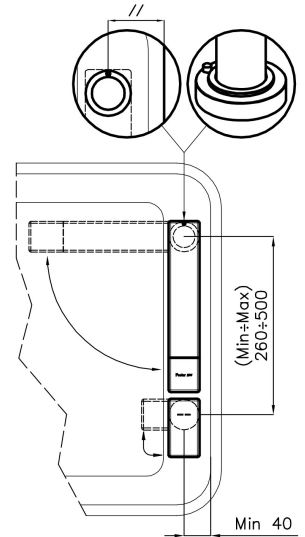

Rotating angle 360°

Strengthening plate Ø44 mm

Cartridge With ceramic discs

Holes distance See "Cut out drawing"

Double hole requested Necessary

Mixer hole ø35mm

Max worktop thickness 40mm

FEATURES

Rotating angle All the taps have a wide angle of rotation. Some models even permit a full 360° rotation.

TECHNICAL DATA

Eclipse - 8499 000

Installation sheet - Foglio installazione

Front side—Mixer tap on the left
 Lato frontale—Miscelatore a sinistra

Right side
 Lato destro

Front side—Mixer tap on the right
 Lato frontale—Miscelatore a destra

GALLERY