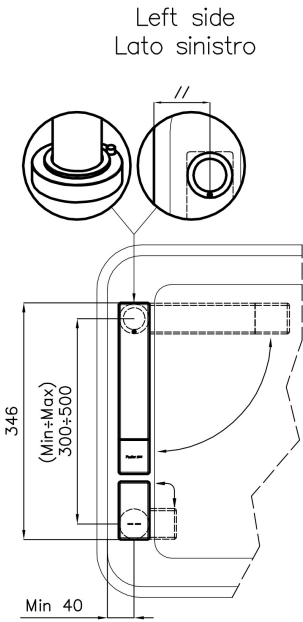

Rotating angle 360°

Strengthening plate Ø44 mm

Cartridge With ceramic discs

Holes distance See "Cut out drawing"

Double hole requested Necessary

Mixer hole ø35mm

Max worktop thickness 40mm

FEATURES

COLLAPSIBILE BARREL Feature that makes it possible to foresee the sink in front of a window, so as to enjoy the natural light.

Strenghtening plate Foster's mixer taps are equipped with the strenghtening plate that offers perfect stability on any sink.

Rotating angle All the taps have a wide angle of rotation. Some models even permit a full 360° rotation.

TECHNICAL DATA

Eclipse - 8499 000

Installation sheet - Foglio installazione

Front side—Mixer tap on the left
 Lato frontale—Miscelatore a sinistra

Right side
 Lato destro

Front side—Mixer tap on the right
 Lato frontale—Miscelatore a destra

GALLERY