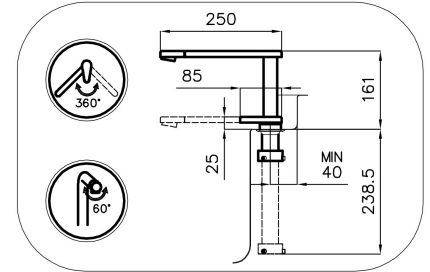

Rotating angle 360°

Strengthening plate Ø44 mm

Cartridge With ceramic discs

Holes distance See "Cut out drawing"

Double hole requested Necessary

Mixer hole ø35mm

Max worktop thickness 40mm

FEATURES

COLLAPSIBILE BARREL Feature that makes it possible to foresee the sink in front of a window, so as to enjoy the natural light.

Strenghtening plate Foster's mixer taps are equipped with the strenghtening plate that offers perfect stability on any sink.

Rotating angle All the taps have a wide angle of rotation. Some models even permit a full 360° rotation.

TECHNICAL DATA

Eclipse - 8499 000

Installation sheet - Foglio installazione

Front side—Mixer tap on the left
 Lato frontale—Miscelatore a sinistra