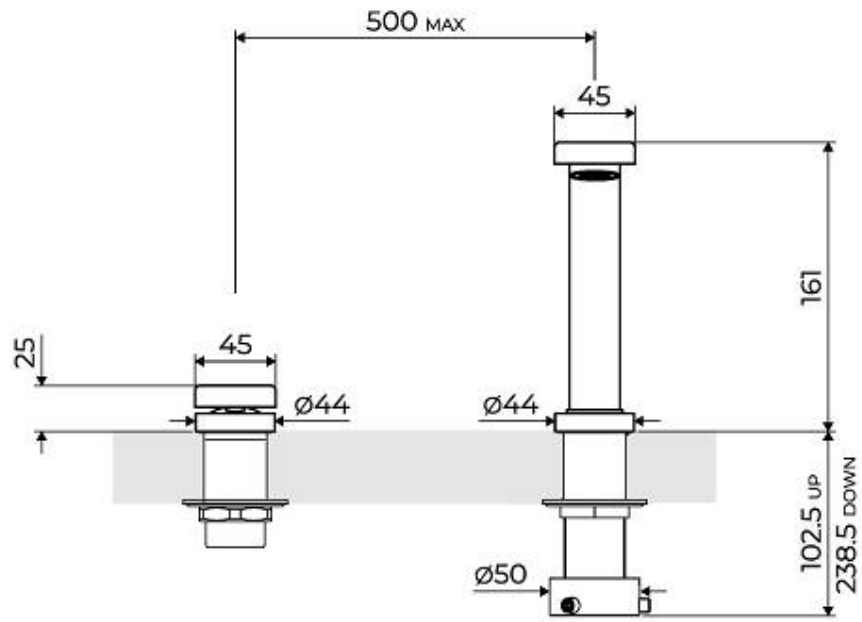

Rotating angle 360°

Strengthening plate Ø44 mm

Cartridge With ceramic discs

Holes distance See "Cut out drawing"

Double hole requested Necessary

Mixer hole ø35mm

Max worktop thickness 40mm

FEATURES

Rotating angle All the taps have a wide angle of rotation. Some models even permit a full 360° rotation.

TECHNICAL DATA

Eclipse - 8499 000

Installation sheet - Foglio installazione

Front side—Mixer tap on the left
 Lato frontale—Miscelatore a sinistra