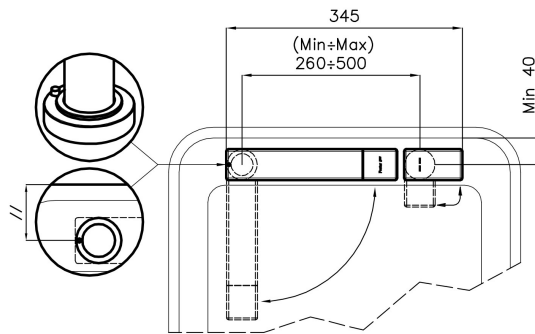

Rotating angle 360°

Strengthening plate Ø44 mm

Cartridge With ceramic discs

Holes distance See "Cut out drawing"

Double hole requested Necessary

Mixer hole ø35mm

Max worktop thickness 40mm

FEATURES

Rotating angle All the taps have a wide angle of rotation. Some models even permit a full 360° rotation.

TECHNICAL DATA

Eclipse - 8499 000

Installation sheet - Foglio installazione

Front side—Mixer tap on the left
 Lato frontale—Miscelatore a sinistra

Right side
 Lato destro

Front side—Mixer tap on the right
 Lato frontale—Miscelatore a destra

GALLERY